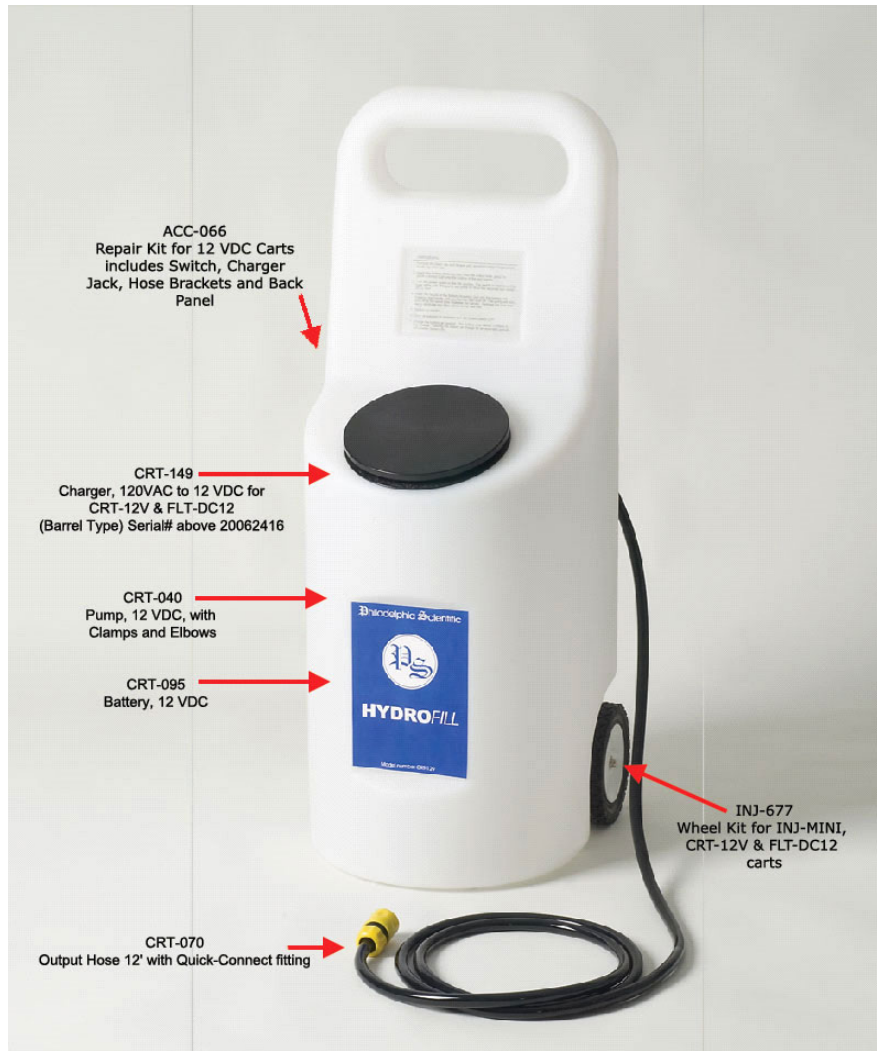

HYDROfill 10 Gallon Mobile Water Supply Cart for use with Guns ONLY, DC powered

ACC-066 Repair Kit for 12 VDC Carts includes Switch, Charger Jack, Hose Brackets and Back Panel

CRT-040 Pump, 12 VDC, with Clamps and Elbows

CRT-070 Output Hose 12' with Quick-Connect fitting

CRT-095 Battery, 12 VDC

CRT-149 Charger, 120VAC to 12 VDC for CRT-12V & FLT-DC12 (Barrel Type) Serial# above 20062416

INJ-677 Wheel Kit for INJ-MINI, CRT-12V & FLT-DC12 carts