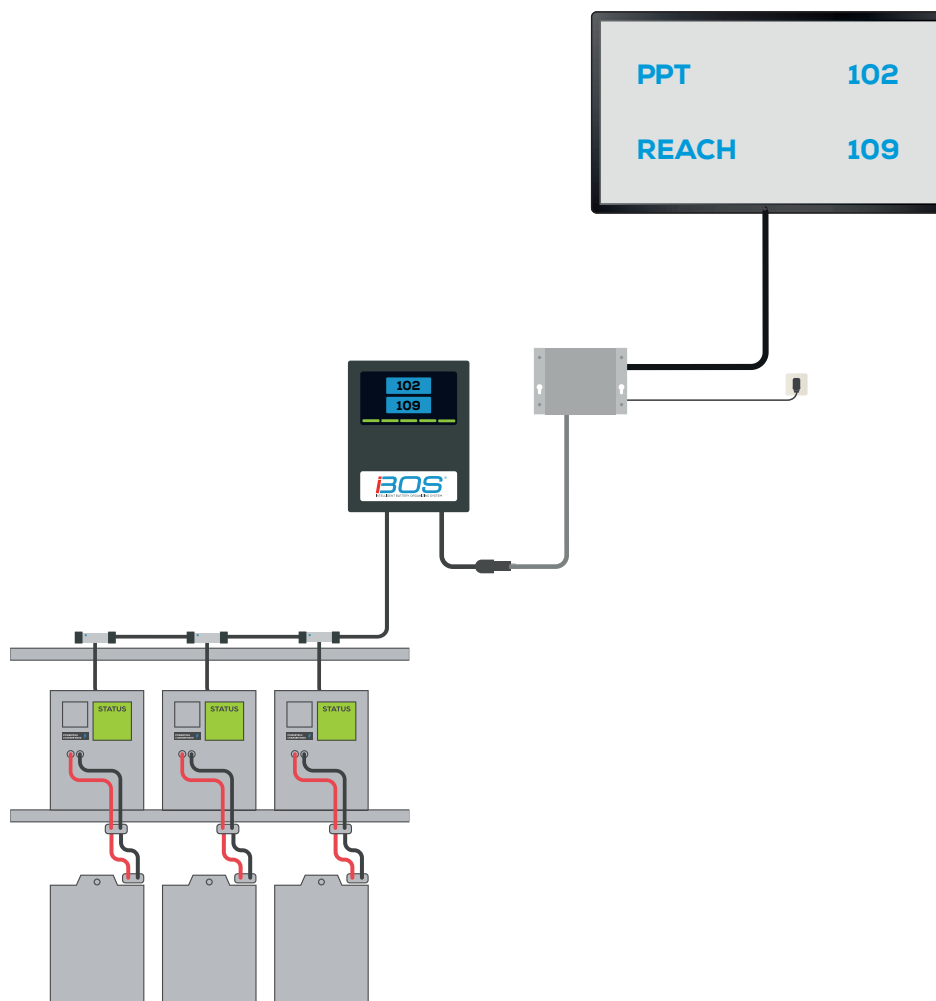

INSTRUCTIONS

HDMI TV DRIVER HDS6N2

FOR IBOS PLUS ONLY

TOOLS REQUIRED

x4

SYSTEM COMPONENTS

HDMI

MONITOR
(NOT INCLUDED)