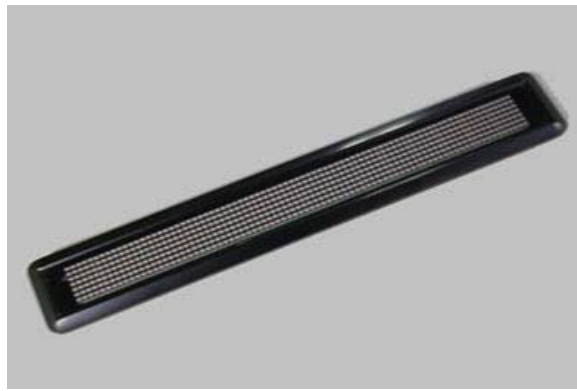

iBOS PRO

BOS-143 25ft Data Cable and Coupler

BOS-150 UPS Backup and Surge Protector

BOS-159 Custom Data Cable Kit

BOS-161 100ft Data Cable and Coupler

BOS-163 20ft Wireless Display Antenna Extension Cable

BOS-176 Remote Charging Cradle For Barcode Scanner

BOS-177 Primary Charging Cradle, Bluetooth, Barcode Scanner

BOS-179 Outdoor Antenna, Cell Modem

BOS-181 Signal Enhancer for Cellular Data Modem (Indoor)

BOS-211 Scanner Communication Cable

BOS-240 iDisplay Replacement

BOS-DSPT Replacement Display, Tri-Color

BOS-SC6000 Super Scanner And Software, iBOS (comes with Bluetooth base cradle)

BOS-SH6000 Shouter, External, Remote

BOS-SU6000 Sentinel 6 (Multi-Voltage)

BOS-WD6000 Wireless Display, Series 6