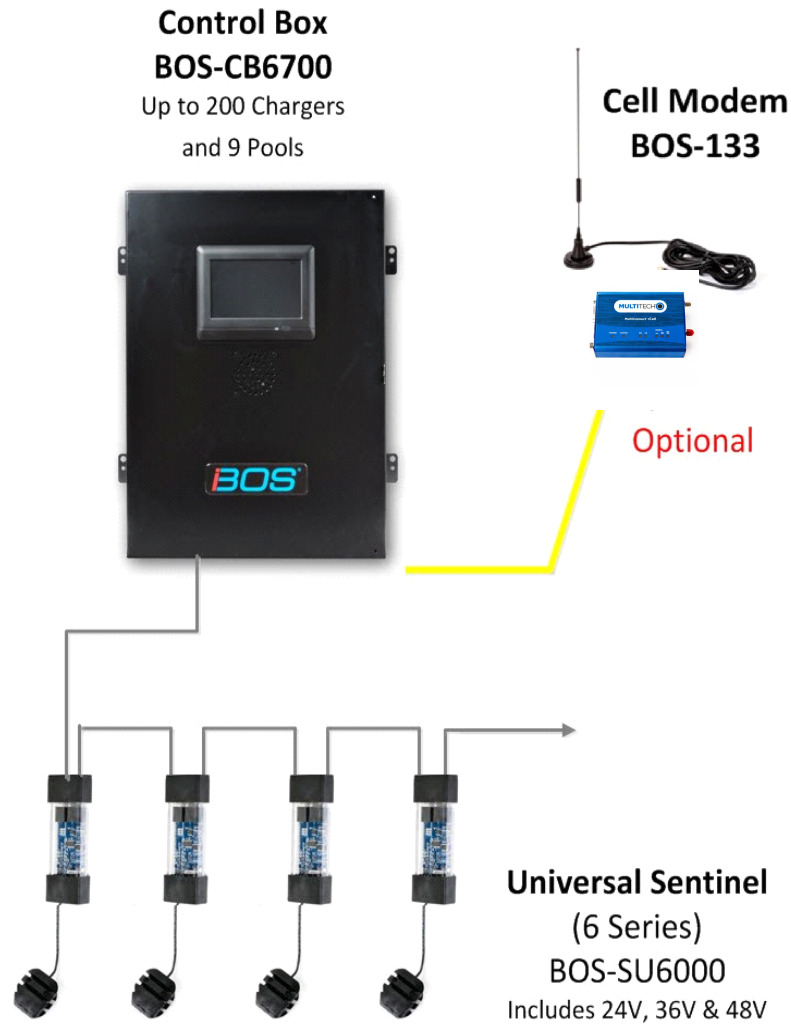

iBOS PRO

BOS-143 25ft Data Cable and Coupler

BOS-150 UPS Backup and Surge Protector

BOS-159 Custom Data Cable Kit

BOS-161 100ft Data Cable and Coupler

BOS-163 20ft Wireless Display Antenna Extension Cable

BOS-176 Remote Charging Cradle For Barcode Scanner

BOS-177 Primary Charging Cradle, Bluetooth, Barcode Scanner

BOS-179 Outdoor Antenna, Cell Modem

BOS-181 Signal Enhancer for Cellular Data Modem (Indoor)

BOS-211 Scanner Communication Cable

BOS-240 iDisplay Replacement

BOS-DSPT Replacement Display, Tri-Color

BOS-SC6000 Super Scanner And Software, iBOS (comes with Bluetooth base cradle)

BOS-SH6000 Shouter, External, Remote

BOS-SU6000 Sentinel 6 (Multi-Voltage)

BOS-WD6000 Wireless Display, Series 6